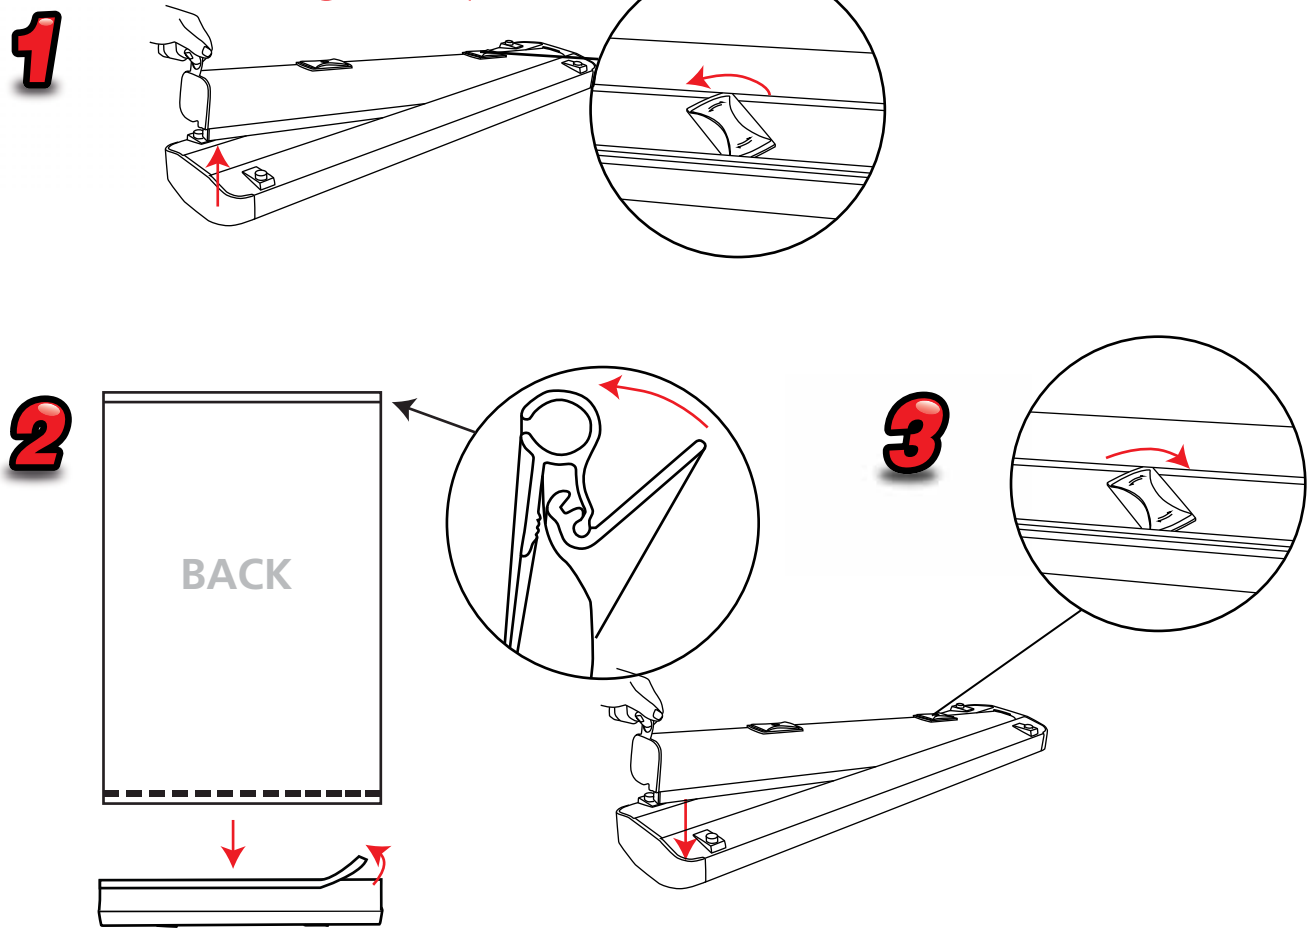

kg
850mm 5.5kg
1000mm 6kg

 Visible graphic Area: 850/1000mm (w) x 2000mm (h)  
Reccommended Graphic Thickness: 225-400 microns

## Attaching Graphic