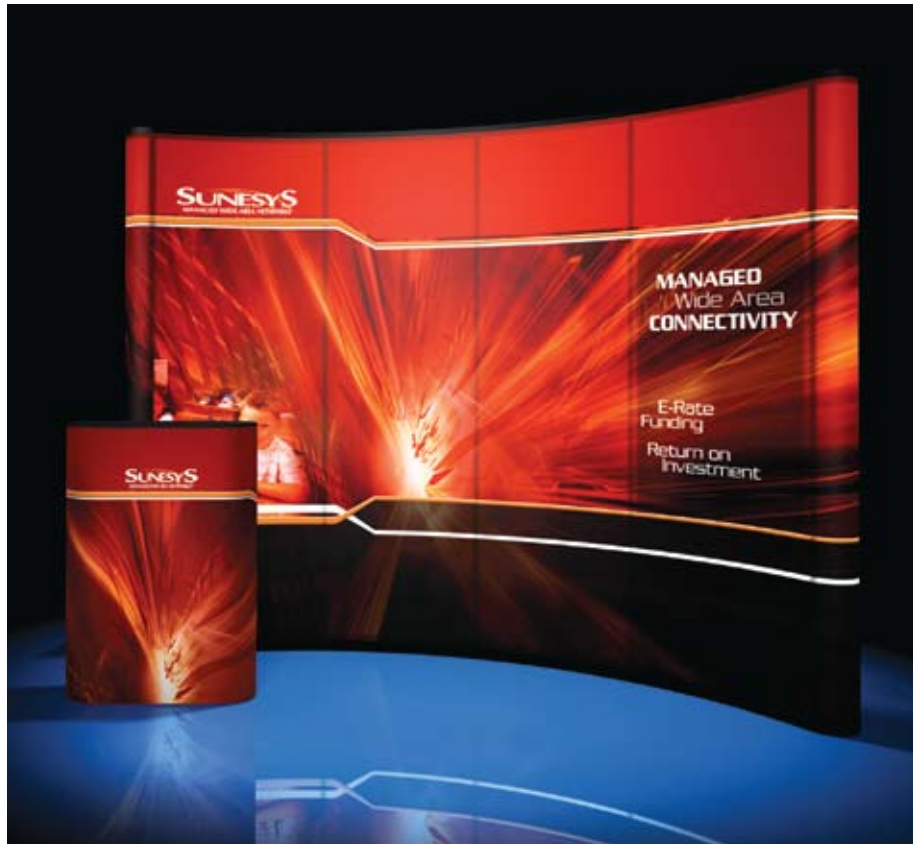

Full backlit murals will get you noticed and highlight your brand and marketing message.

Impact for Rent!

Go beyond the ordinary. Utilize the power of illumination by renting a backlit Mirage display.

Rental Panels in Select Colors

Lower your costs by purchasing only the custom graphics you need, then complement them with backlit rental panels – available in a variety of colors to fit your brand.