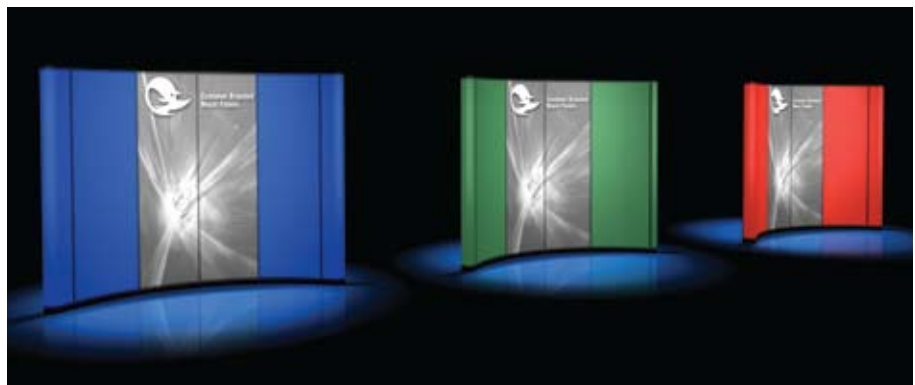

Skyline Exhibits

3355 Discovery Road
St. Paul, Minnesota 55121

1-800-328-2725
1-651-234-6592 International

www.skyline.com