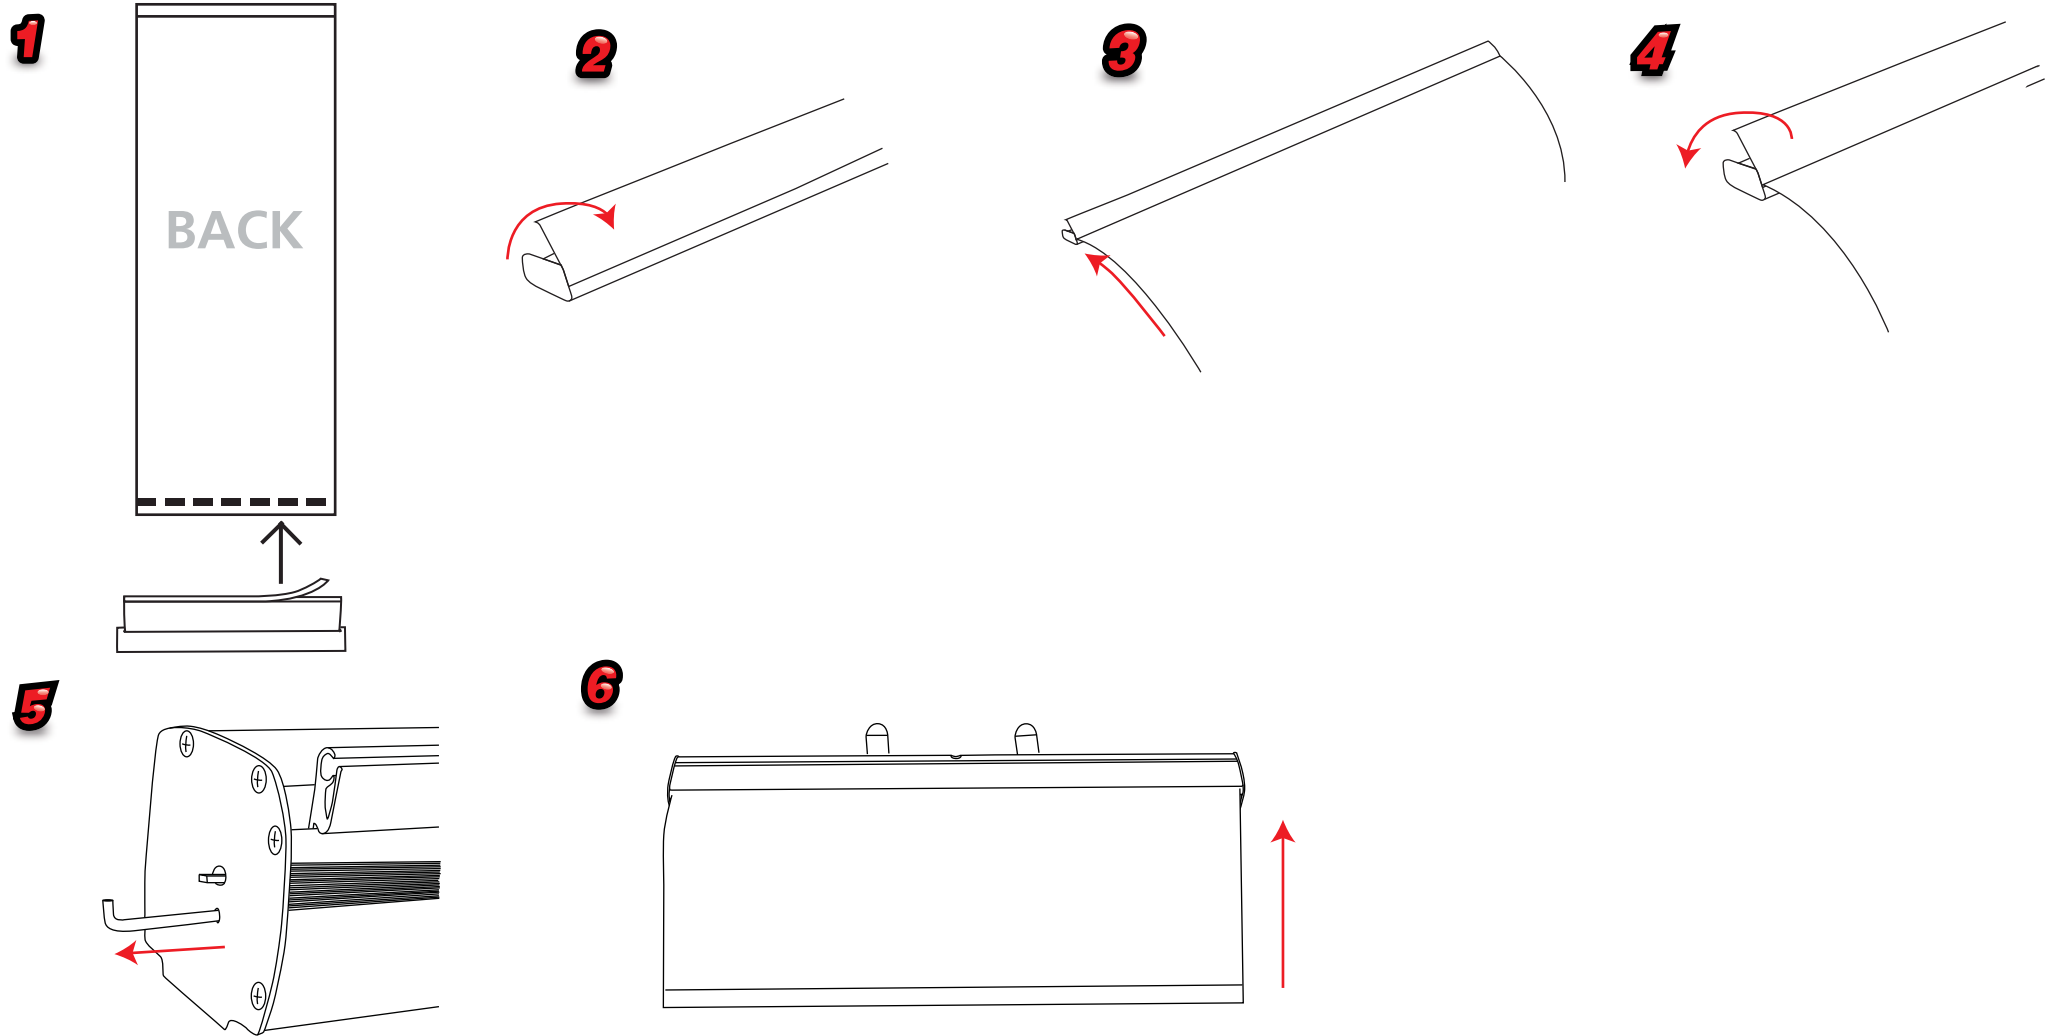

Giant Mosquito

850mm	4.6kg
1000mm	4.75kg

 Visible graphic Area: 3000mm(h) x 850/1000mm(w)
Recommended Graphic Thickness: 300 microns

Giant Mosquito

Attaching Graphic

Giant Mosquito

1

2