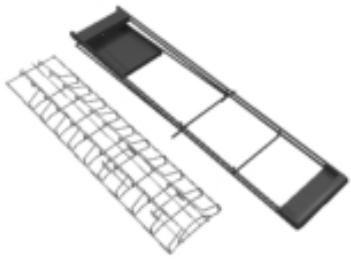

10 Up

10Up is a flat packing, strong, and stable unit with 10 pockets in a striking black and silver combo. Carry bag included.

Features and Benefits

- Strong & stable
- 10 pockets
- Packs flat
- Comes with carry bag
- Black and silver combo

Dimensions

Display Dimensions: 53" h x 11" w x 13.5" d
Weight: 12.1 lbs

Top of unit inside rails: 10 1/8" w x 4" h
Pocket size: 1.5" d x 9" w x 7.5" h

Additional Information

Shipping Dimensions:
56" x 12" x 6"
Shipping Weight:
16 lbs

Bag: Black with red arm strap

1

remove the system from the bag

2

place the metal plate on the bar at the bottom of the base of the unit, make sure that it fits in the groove

7

your system is now ready to be used